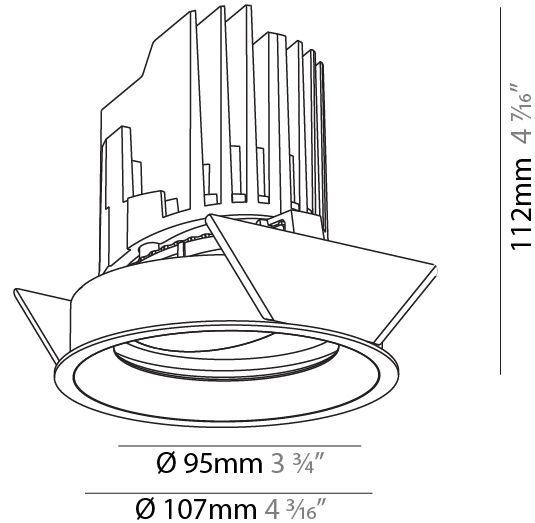

GENERAL

Series: Bioniq
Subseries: Bioniq Round Adjustable
Brand: Prolicht
Division: Architectural
Mounting Type: Recessed
Mounting Location: Ceiling
Subcategory: Downlight

PHYSICAL

Shape: Round
Diameter (mm): 107
Diameter (in): 4 3/16
Height (mm): 112
Height (in): 4 7/16
Min. Recessing Depth (mm): 130
Min. Recessing Depth (in): 5 1/8
Light Distribution: Adjustable / Downlight
Weight (kg): 0.46
Weight (lbs): 1.01
Fixture Finish: [SSR / BKV / CWI / CRY / HAB / UFT / ITA / RUA / FTG / MYG / LOD / PUS / FRO / FUP / KIA / POP / BLS / SPG / MEY / GOH / GUM / CHC / COM / ABZ / JAG / OBR / MOS / ROR](#)
Fixture Material: Aluminum Die Cast
Cut-out Measurements: 98mm / 3 7/8"

ELECTRICAL

Lamp Type: LED (Zhaga Standard)
Input Wattage (W): 16.5
Total Output Wattage (W): 14.7
Dimming: Dali Dimming
Driver Included: No
Driver Location: Recessed Housing
Driver Type: Constant Current - 120Vac
Driver Class: Class 2
Input Voltage (V): 120
Constant Current (MA): 350

LED

Number of LEDs: 1
Color Temperature (°K): Warm Dim
Max. Delivered Lumen (lm): 760
Nominal Lumen (lm): 1140
CRI: >90 CRI

OPTICAL

Reflector°: [20 / 40 / 60](#)
Adjustability: Rotational 355°; Tilt 30°

RATINGS AND CERTIFICATIONS

Certified By: Certified for North American Standards
IP rating: IP20