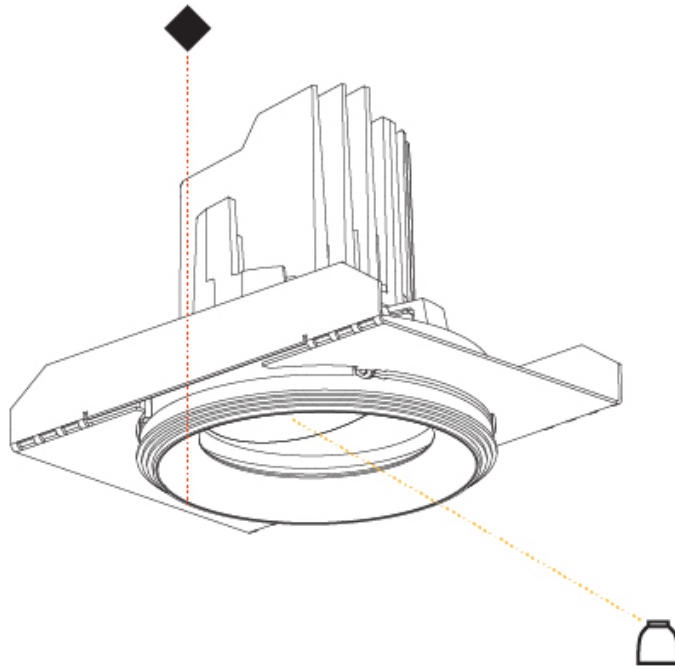

## BIONIQ ROUND ADJUSTABLE TRIMLESS

A35527-

PROJECT

TYPE

SPECIFIER

QUANTITY

DATE

### PHYSICAL

Shape: Round  
 Diameter (mm): 107  
 Diameter (in): 4 3/16  
 Height (mm): 112  
 Height (in): 4 7/16  
 Min. Recessing Depth (mm): 130  
 Min. Recessing Depth (in): 5 1/8  
 Light Distribution: Adjustable / Downlight  
 Weight (kg): 0.46  
 Weight (lbs): 1.01  
 Fixture Finish: [SSR / BKV / CWI / CRY / HAB / UFT / ITA / RUA / FTG / MYG / LOD / PUS / FRO / FUP / KIA / POP / BLS / SPG / MEY / GOH / GUM / CHC / COM / ABZ / JAG / OBR / MOS / ROR](#)  
 Fixture Material: Aluminum Die Cast  
 Cut-out Measurements: 98mm / 3 7/8"