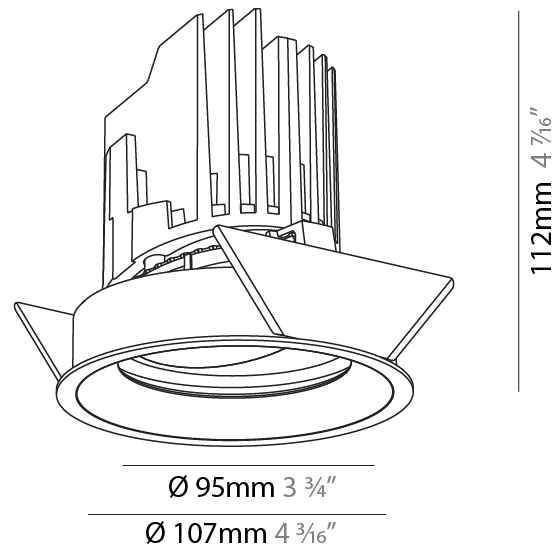

PHYSICAL

Shape: Round
Diameter (mm): 107
Diameter (in): 4 3/16
Height (mm): 112
Height (in): 4 7/16
Ceiling Thickness (mm): 10 / 12.5 / 15
Ceiling Thickness (in): 3/8 or 1/2 or 9/16
Min. Recessing Depth (mm): 130
Min. Recessing Depth (in): 5 1/8
Light Distribution: Adjustable / Downlight
Weight (kg): 0.47
Weight (lbs): 1.04
Fixture Finish: SSR / BKV / CWI / CRY / HAB / UFT / ITA / RUA / FTG / MYG / LOD / PUS / FRO / FUP / KIA / POP / BLS / SPG / MEY / GOH / GUM / CHC / COM / ABZ / JAG / OBR / MOS / ROR
Fixture Material: Aluminum Die Cast
Cut-out Measurements: 98mm / 3 7/8"

ELECTRICAL

Lamp Type: LED (Zhaga Standard)
Input Wattage (W): 13.2 / 16.5
Total Output Wattage (W): 12 / 15
Dimming: Tri-Mode (Non-Dimming and Phase Dimming (120Vac only) and 0-10V Dimming)
Driver Included: No
Driver Location: Recessed Housing
Driver Type: Constant Current - Universal
Driver Class: Class 2
Housing: See components
Input Voltage (V): 120 - 277
Constant Current (MA): 350

LED

Number of LEDs: 1
Color Temperature (°K): 2700 / 3000 / 3500 / 4000
Max. Delivered Lumen (lm): 790 / 880 / 951 / 970
Nominal Lumen (lm): 960 / 1070 / 1156 / 1180
CRI: >90 CRI
Efficiency (%): 0.885
Lamp Life (hrs): 50000

OPTICAL

Reflector°: 10
Optic°: Lens Pack - No Lens
Adjustability: Rotational 355°; Tilt 30°

RATINGS AND CERTIFICATIONS

Certified By: Certified for North American Standards
IP rating: IP20

98mm 3 7/8"	130mm 5 1/8"	10 | 15mm 3/8" | 9/16"	30°	355°	

A