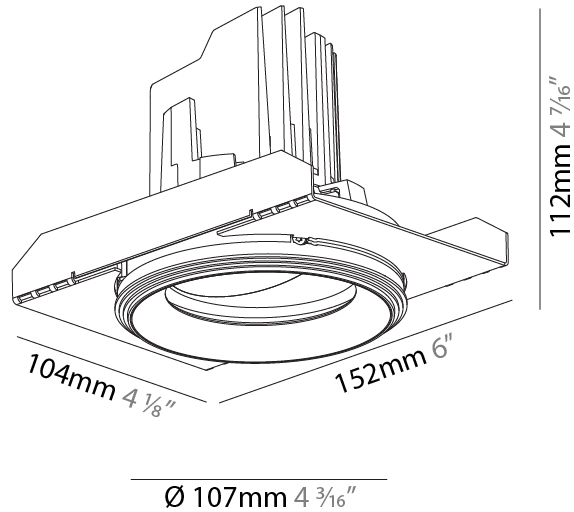

PHYSICAL

Shape: Round
Diameter (mm): 107
Diameter (in): 4 3/16
Height (mm): 112
Height (in): 4 7/16
Ceiling Thickness (mm): 10 / 12.5 / 15 / 25
Ceiling Thickness (in): 3/8 or 1/2 or 9/16 or 1
Min. Recessing Depth (mm): 130
Min. Recessing Depth (in): 5 1/8
Light Distribution: Adjustable / Downlight
Weight (kg): 0.583
Weight (lbs): 1.28
Fixture Finish: SSR / BKV / CWI / CRY / HAB / UFT / ITA / RUA / FTG / MYG / LOD / PUS / FRO / FUP / KIA / POP / BLS / SPG / MEY / GOH / GUM / CHC / COM / ABZ / JAG / OBR / MOS / ROR
Fixture Material: Aluminum Die Cast
Cut-out Measurements: Ø111mm/4 3/8"
Upon Request: Unique Ceiling Thickness

ELECTRICAL

Lamp Type: LED (Zhaga Standard)
Input Wattage (W): 16.5
Total Output Wattage (W): 14.7
Dimming: Dali Dimming
Driver Location: Recessed Housing
Driver Type: Constant Current - 120Vac
Driver Class: Class 2
Housing: See Components
Input Voltage (V): 120
Constant Current (MA): 350

LED

Number of LEDs: 1
Max. Delivered Lumen (lm): 770
Nominal Lumen (lm): 1140
CRI: >90 CRI
Lamp Life (hrs): 50000
Upon Request: RGB-W Tunable White Special Color Temperature Special LED

OPTICAL

Reflector: 20 / 40 / 60
Adjustability: Rotational 355°; Tilt 30°
Upon Request: Special Beam Angles

RATINGS AND CERTIFICATIONS

Certified By: Certified for North American Standards
IP rating: IP20

111mm 4 3/8"	130mm 5 1/8"	10 | 12 1/2 | 15 | 25mm 3/8" | 1/2" | 9/16" | 1"	± 30°	355°		
A